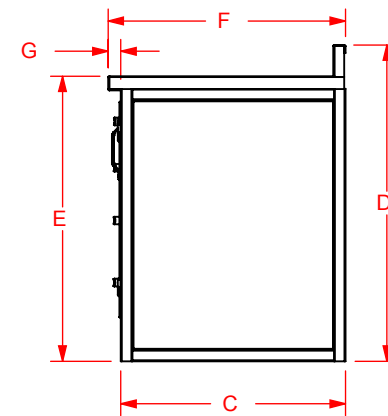

WORK BENCH SPECIFICATIONS

CHOICE OF A DOOR OR A BANK OF DRAWERS FOR EACH OPENING

STANDARD BENCH SIZE CHART												
DIMENSION (Dim)	A	B	C	D	E	F	G	H	J	K	L	M
6' BENCH	72.375"	73.25"	29.25"	41.25"	37.25"	31"	1.688"					
8' BENCH	96"	97"	29.25"	41.25"	37.25"	31"	1.688"					
10' BENCH	119.625"	120.75"	29.25"	41.25"	37.25"	31"	1.688"					
12' BENCH	143.25"	144.5"	29.25"	41.25"	37.25"	31"	1.688"					
DOOR OPENING HEIGHT								28.5"				
DOOR OPENING WIDTH									22.125"			
STD. DRAWER HEIGHT										9.0"	6.625"	5.0"