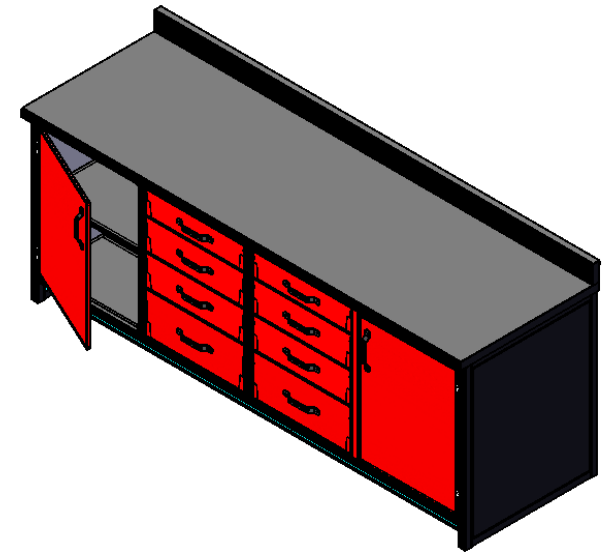

WORK BENCH SPECIFICATIONS

CHOICE OF A DOOR OR A BANK OF DRAWERS FOR EACH OPENING

STANDARD BENCH SIZE CHART												
DIMENSION (Dim)	A	B	C	D	E	F	G	H	J	K	L	M
6' BENCH	72.375"	73.25"	29.25"	41.25"	37.25"	31"	1.688"					
8' BENCH	96"	97"	29.25"	41.25"	37.25"	31"	1.688"					
10' BENCH	119.625"	120.75"	29.25"	41.25"	37.25"	31"	1.688"					
12' BENCH	143.25"	144.5"	29.25"	41.25"	37.25"	31"	1.688"					
DOOR OPENING HEIGHT								28.5"				
DOOR OPENING WIDTH									22.125"			
STD. DRAWER HEIGHT										9.0"	6.625"	5.0"