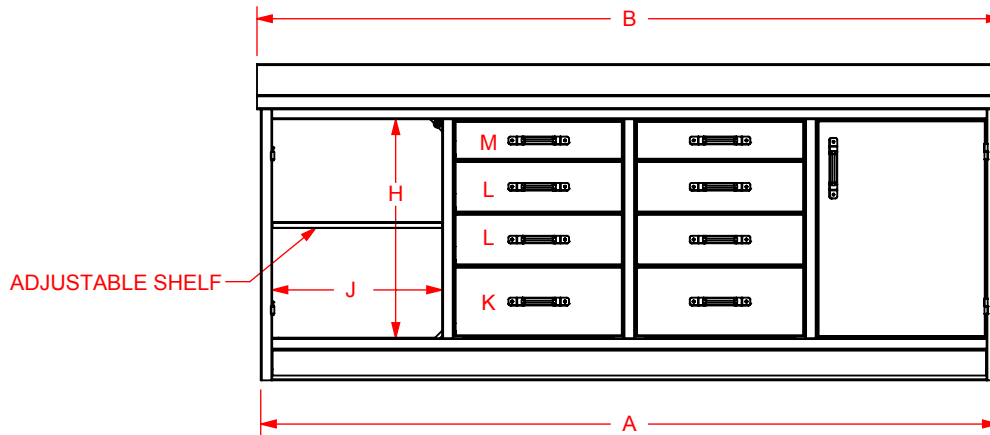

WORK BENCH SPECIFICATIONS

CHOICE OF A DOOR OR A BANK OF DRAWERS FOR EACH OPENING

STANDARD BENCH SIZE CHART												
DIMENSION (Dim)	A	B	C	D	E	F	G	H	J	K	L	M
6' BENCH	72.375"	73.25"	29.25"	41.25"	37.25"	31"	1.688"					
8' BENCH	96"	97"	29.25"	41.25"	37.25"	31"	1.688"					
10' BENCH	119.625"	120.75"	29.25"	41.25"	37.25"	31"	1.688"					
12' BENCH	143.25"	144.5"	29.25"	41.25"	37.25"	31"	1.688"					
DOOR OPENING HEIGHT								28.5"				
DOOR OPENING WIDTH									22.125"			
STD. DRAWER HEIGHT										9.0"	6.625"	5.0"